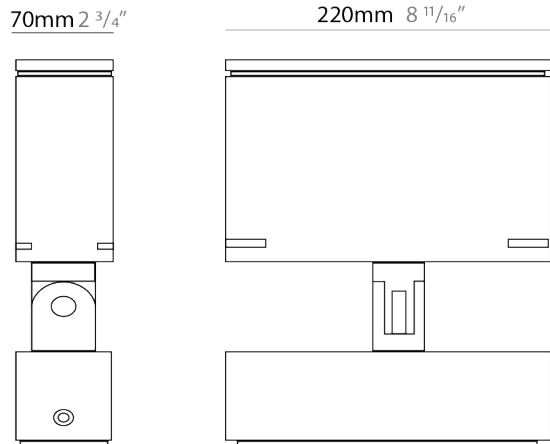

GENERAL

Series: Target
Brand: Platek
Division: Exterior
Mounting Type: Surface
Mounting Location: Above Ground
Subcategory: Flood

PHYSICAL

Shape: Rectangle
Length (mm): 220
Length (in): 8 ¹¹/₁₆
Width (mm): 70
Width (in): 2 ³/₄
Height (mm): 213
Height (in): 8 ³/₈
Light Distribution: Adjustable / Direct
Screws: A4 stainless steel
Diffuser: Clear tempered glass
Fixture Finish: [BLK / WHI / GRY / COR / ANT / BRZ](#)
Fixture Material: Aluminum Die Cast

ELECTRICAL

Lamp Type: LED
Input Wattage (W): 34
Total Output Wattage (W): 32
Dimming: Non-Dimmable
Driver Included: Yes
Driver Location: Integrated
Driver Type: Constant Current - Universal
Driver Class: Class 2
Input Voltage (V): 120 - 277
Constant Current (mA): 700
Upon Request: (Not included - see components [IP65 or higher enclosure to be supplied by others]) Remote: 0-10Vdc dimming / DMX

LED

Number of LEDs: 16
Color Temperature (°K): [3000 / 4000](#)
Max. Delivered Lumen (lm): 3075 / 3200
Nominal Lumen (lm): 4000 / 4160
CRI: >80 CRI
Lamp Life (hrs): 60000

OPTICAL

Optic°: [9 / 24 / 48 / ELL](#)
Adjustability: Rotational 330°; Tilt 90°

RATINGS AND CERTIFICATIONS

Certified By: Certified for North American Standards
IP rating: IP66
IK Rating: IK08
Bug Rating: B3 U0 G0